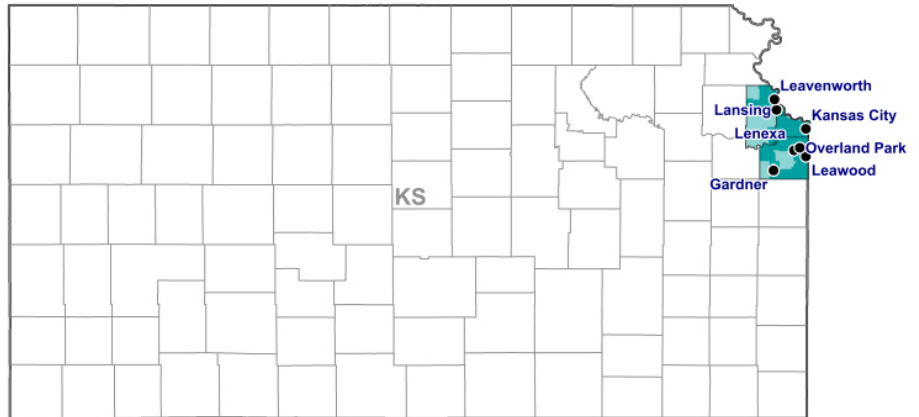

CHARTER IN KANSAS

CUSTOMERS:

111,120

COMMUNITIES SERVED:

25

TOTAL TAX CONTRIBUTION:

$20.9 million

CREATING AMERICAN JOBS

Committed to bringing back customer service jobs from overseas and hiring **20,000** U.S. workers

Current employees in Kansas: 352

DEDICATED TO THE COMMUNITIES WE SERVE

- Charter has **1,787** WiFi hot spots in Kansas, including CommunityAmerica Ballpark, home to local professional and collegiate sports teams, Schlitterbahn Waterpark and Leawood Town Center Plaza and Crossing.

Spectrum Sports Kansas City is the television home of the Jayhawks, featuring select live games and weekly shows on the University of Kansas football and basketball programs as well as top Kansas high school football and basketball games.

CREATING CAREER OPPORTUNITIES FOR MILITARY VETERANS

- Military veterans comprise **12** percent of our growing workforce.
- To assist veterans and their families with the transition back into civilian life, we:
  - Offer employees the opportunity to complete our **Broadband Technician Apprenticeship** and certification program;
  - Partner with the Department of Defense's **Military Spouse Employment Partnership** program; and
  - Support **VetNet**, an employee resource group assisting veteran employees in the workplace.

CLOSING THE DIGITAL DIVIDE

Spectrum Internet Assist

- **$14.99** per month
- Fastest available broadband speed for low-cost service (30/4 Mbps)
- For eligible low-income families and seniors

Visit www.SpectrumInternetAssist.com for more information

STRENGTHENING COMMUNITIES

Charter is committed to improving communities and impacting lives where our customers and employees live, work and play. Spectrum Housing Assist partners with nonprofit organizations and engages employee and community volunteers to repair homes across the U.S., with a goal to improve **25,000** homes by 2020.