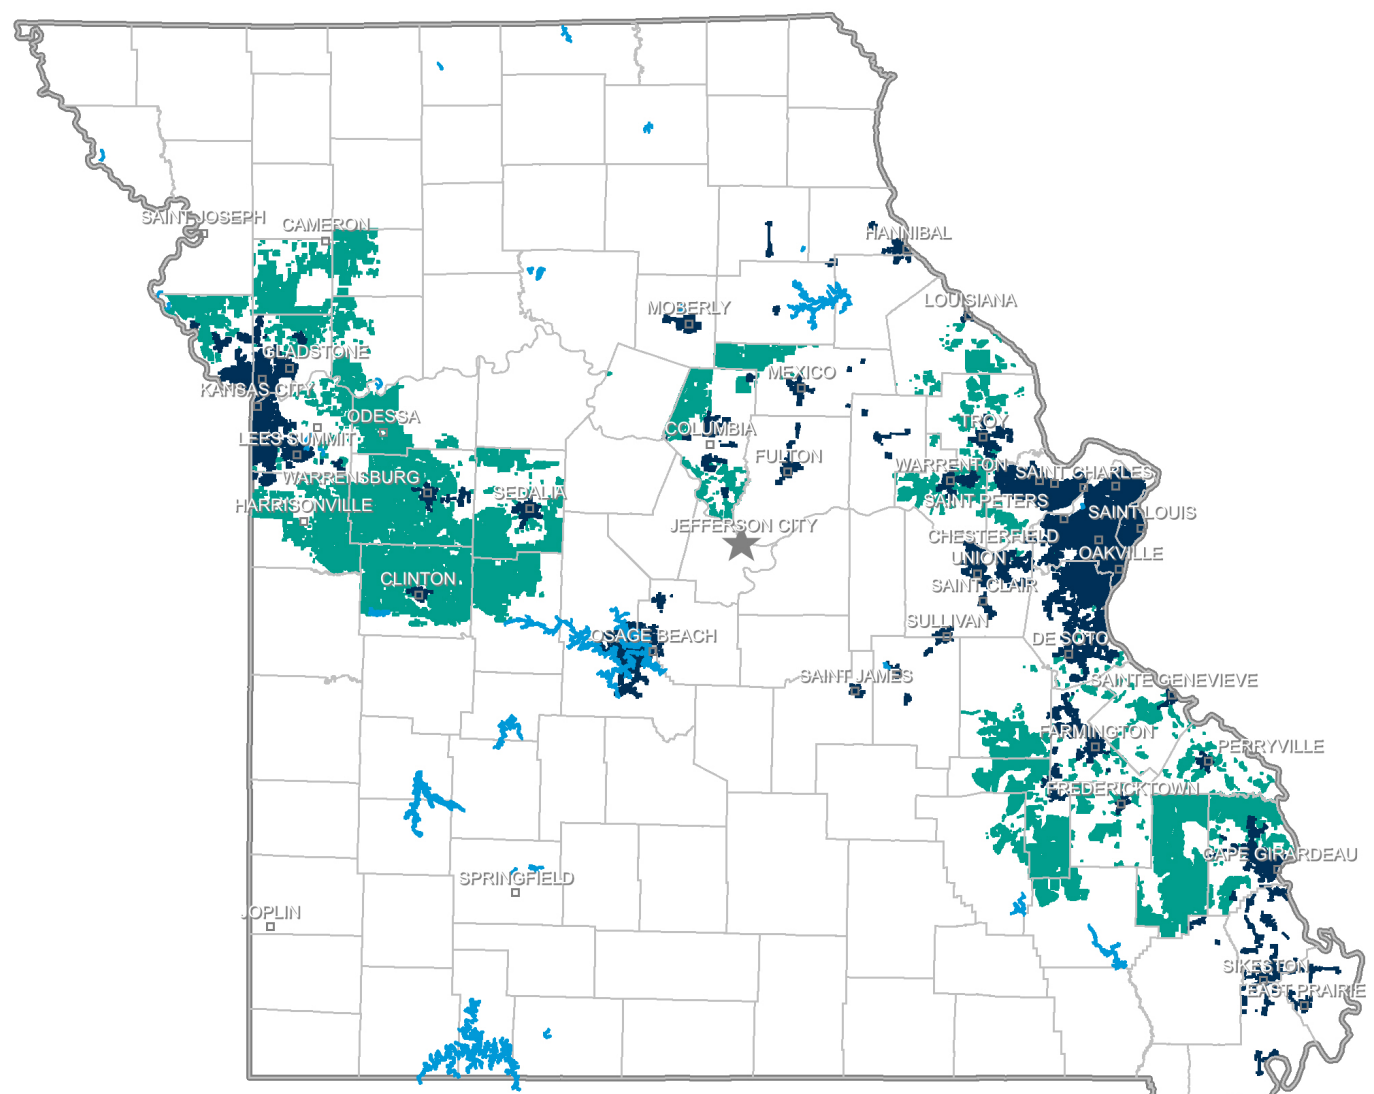

MISSOURI

- CHARTER FOOTPRINT
- CHARTER RDOF EXPANSION
- BODY OF WATER